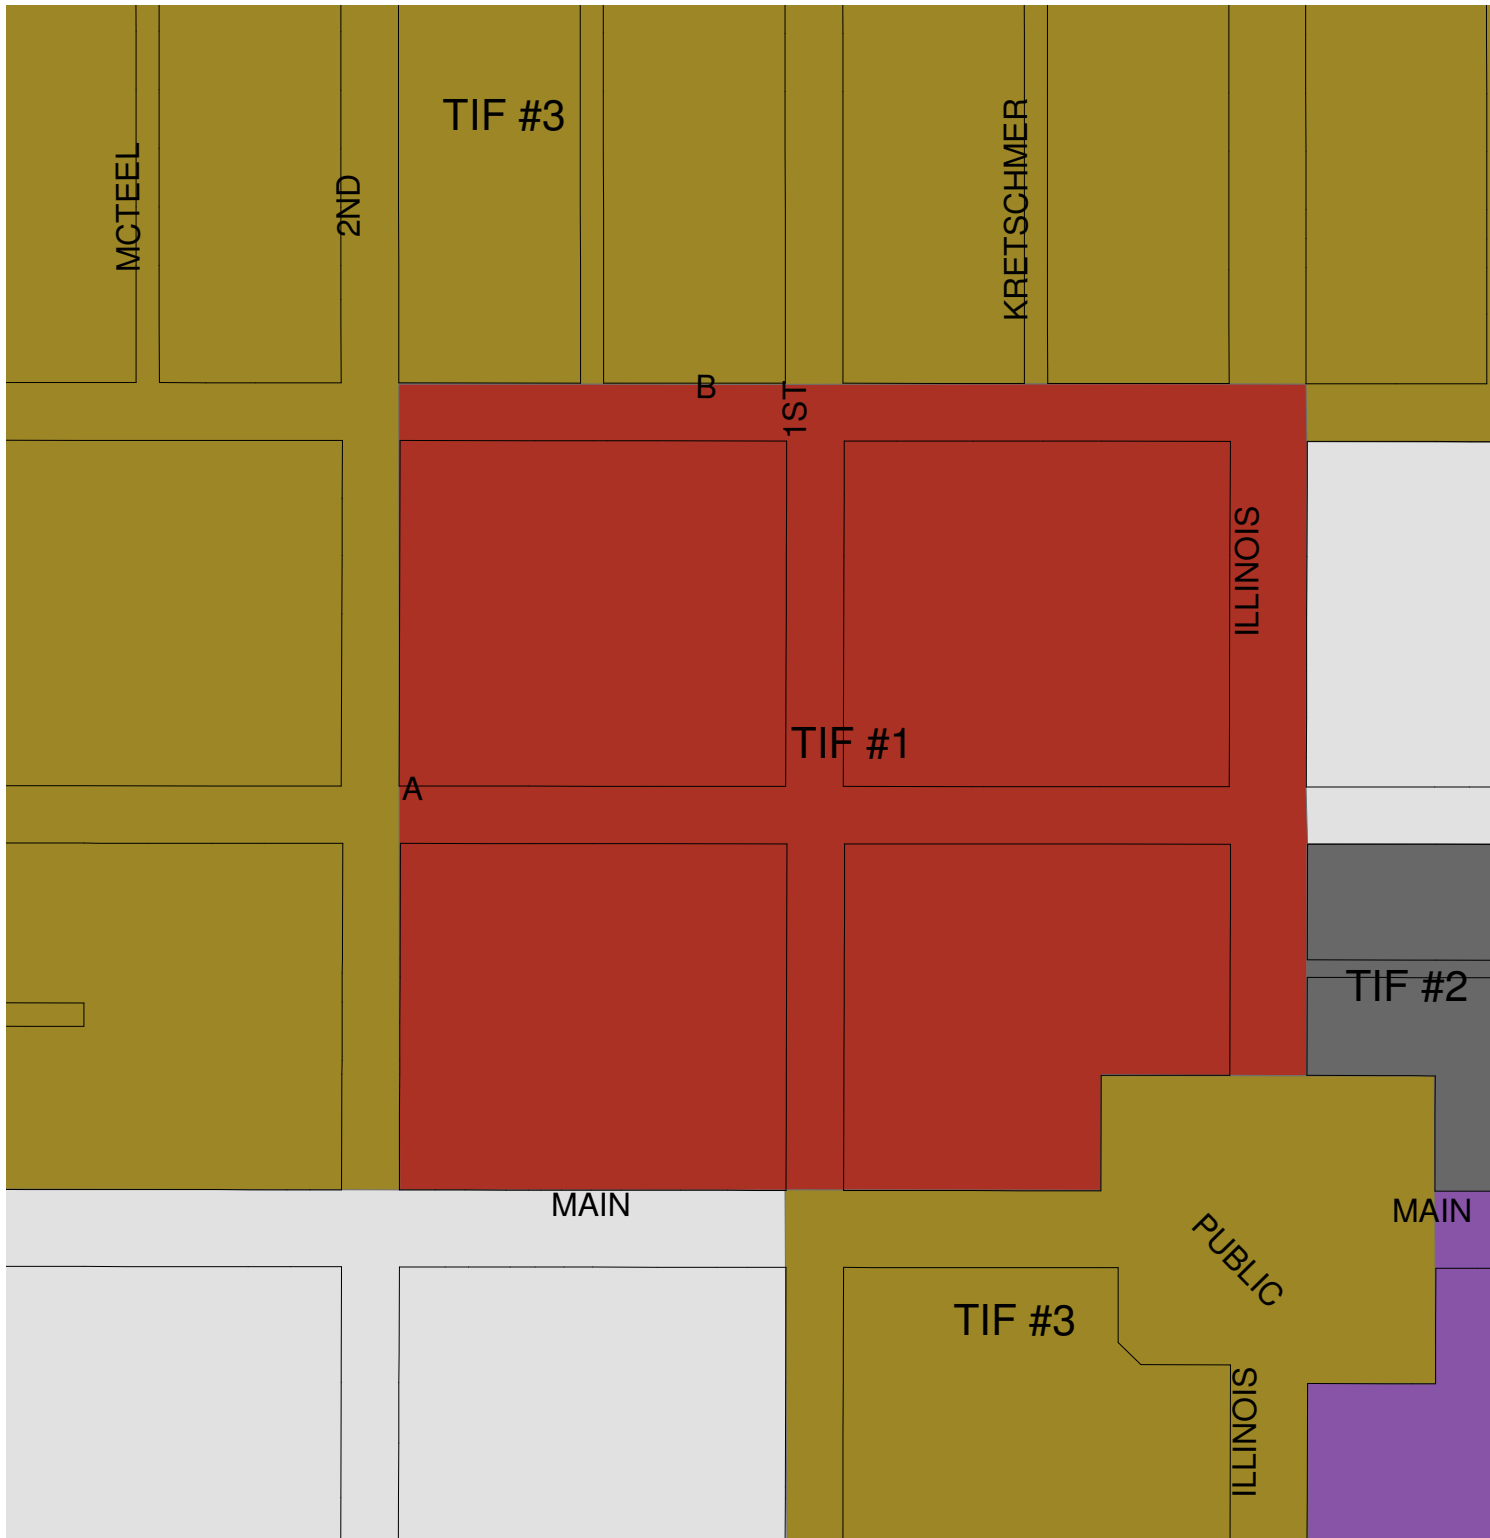

City of Belleville
TIF District #1
(Expired 12/19/16)

Legend
TIF Districts

- TIF #1
- TIF #2
- TIF #3
- TIF #17 (East Main Street)
- Belleville Corporate Limits